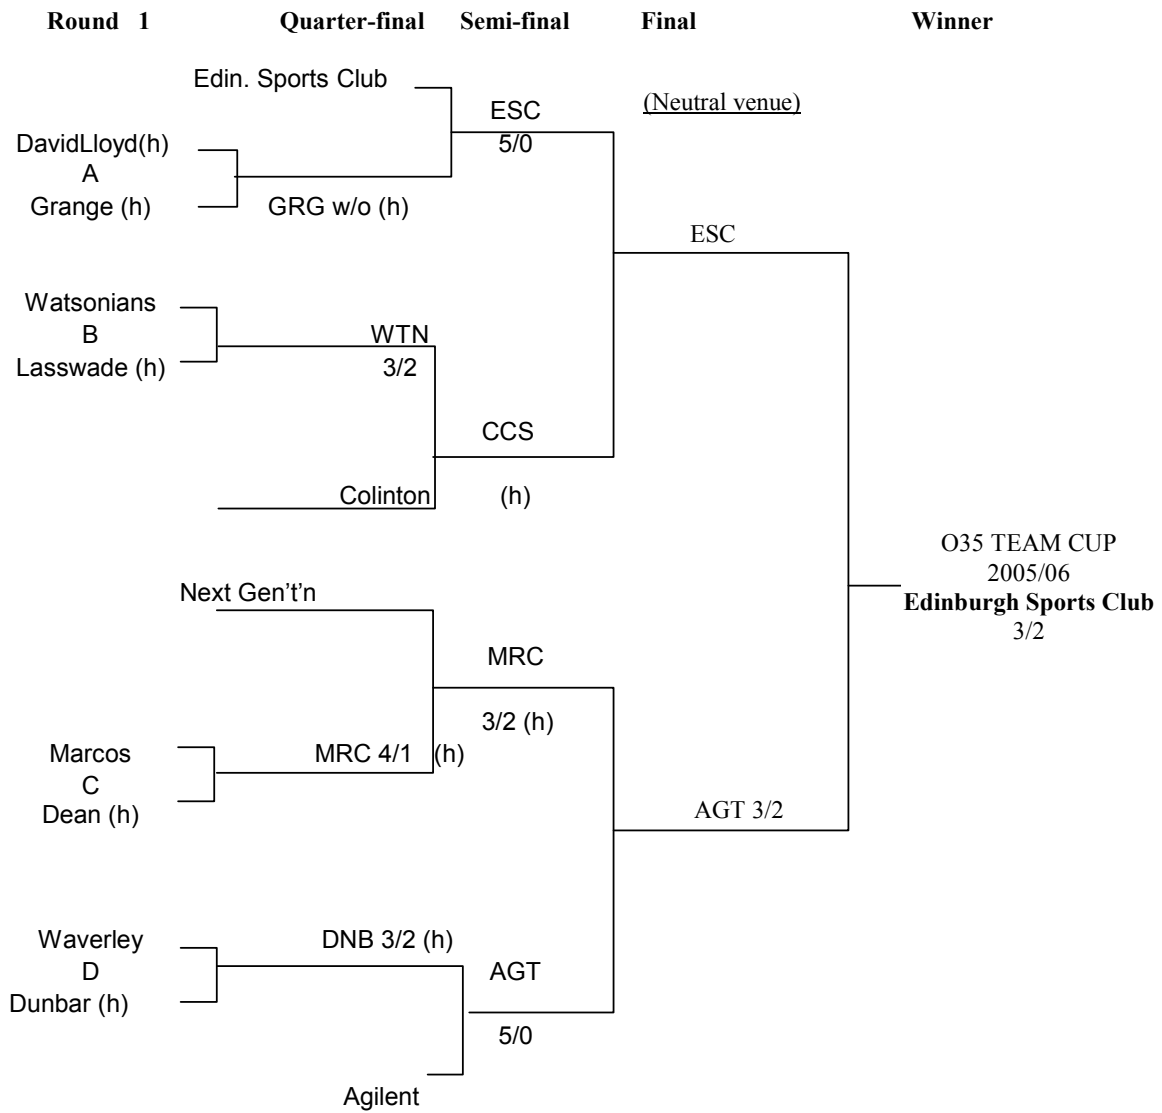

2005/2006 ESSA O35 Team Championship

PLATE - teams beaten in first round